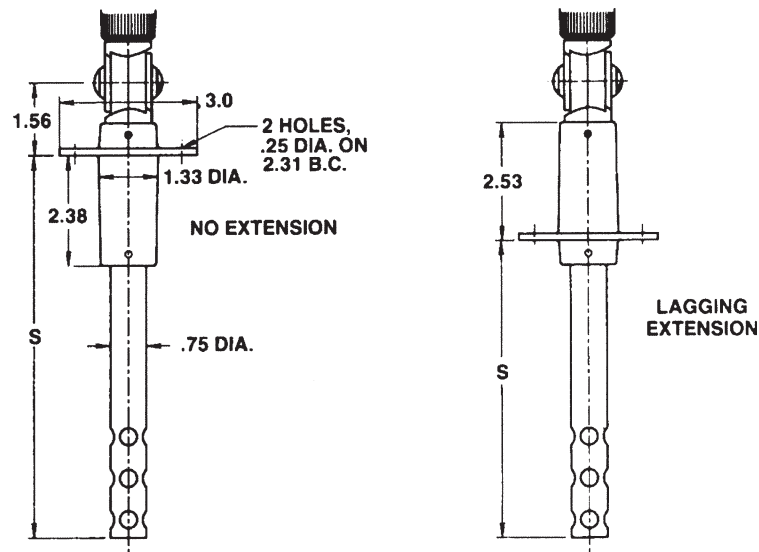

Adjustable Joint

Matching GE Valox® joint completely encloses capillary for thermal system protection

Locking Device

Provides 360° positioning of thermometer case and stem

Stem

Aluminum tapered metal to metal contact.
Graphite conducting media between bulb chamber & glass

Stem Lengths

3-1/2", 6", 9", 12"

Tube & Capillary

Magnifying lens

Measuring Element

Blue non-mercury fill

Window

Glass

Dimensions:

Shown with thermowell

Shown with union nut
(without thermowell)

Ordering Information:

State computer part number (if available) / type number / size / range / connection size and location / options required.