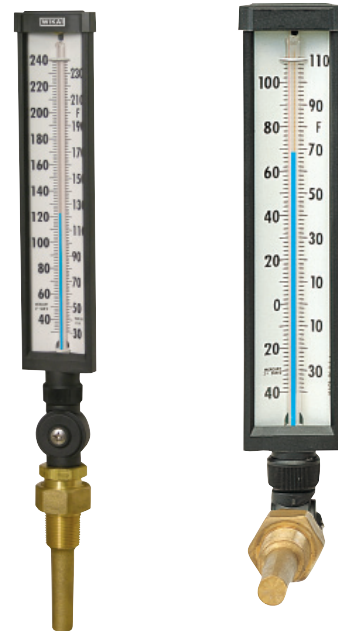

Accuracy

+/- 1% of scale range

Standard Features

Case

Black, V-shaped molded GE Valox® 735 polyester

Connection

1 1/4"-18 Swivel Nut only; without thermowell
3/4" NPT brass thermowell; 3/4" NPT brass thermowell with Lag; 3/4" NPT brass union hub, Duct flange

Adjustable Joint

Matching GE Valox® joint completely encloses capillary for thermal system protection

Locking Device

Provides 360° positioning of thermometer case and stem

Stem

Aluminum tapered metal to metal contact.
Graphite conducting media between bulb chamber & glass

Stem Lengths

3-1/2", 6", 9", 12"

Tube & Capillary

Magnifying lens

Measuring Element

Blue non-mercury fill

Window

Glass

Scale

Permanently baked-on, bold black graduations are printed on white-coated aluminum

STANDARD RANGES		
Single Scale Fahrenheit	Dual Scale F & C	Single Scale Celsius
-40/110 F	-40/110 F & -40/43 C	-40/50 C
-10/180 F	-10/180 F & -20/45 C	-20/45 C
-20/120 F	0/120 F & -17/49 C	0/50 C
0/120 F	0/160 F & -15/70 C	0/100 C
0/160 F	30/180 F & 0/80 C	0/160 C
30/180 F	30/240 F & 0/115 C	----
30/240 F	30/300 F & 0/150 C	----
30/300 F	50/550 F & 10/290 C	----
50/550 F	50/750 F & 10/400 C	----