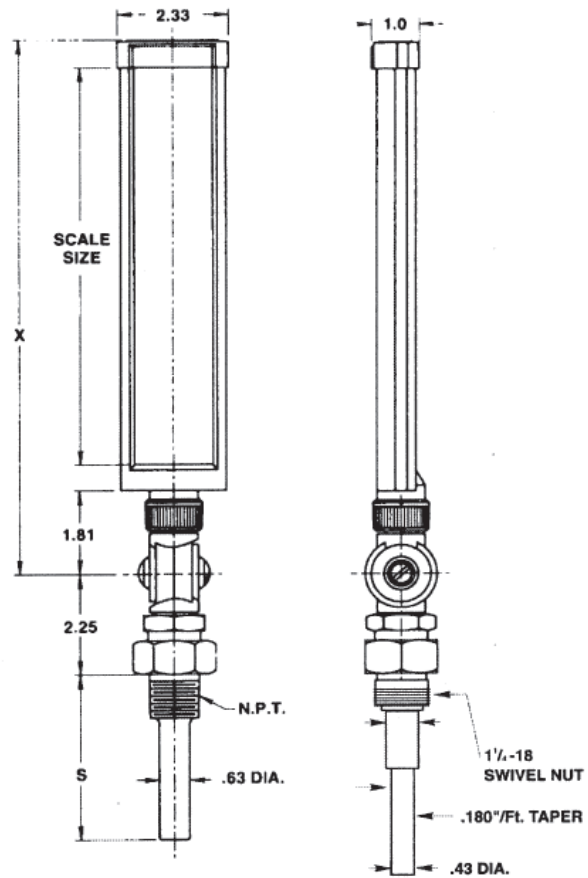

Industrial Glass Thermometer

Adjustable Connection, 9" Scale

Type TI.901 & TI.701

Thermometers

Application

Process piping, HVAC/R, plumbing, water treatment, boilers, diesel engines and compressors

Size

9" (228.6 mm) - TI.901
7" (177.8 mm) - TI.701

Adjustable Joint

Matching GE Valox® joint completely encloses capillary for thermal system protection

Locking Device

Provides 360° positioning of thermometer case and stem

Stem

Aluminum tapered metal to metal contact.
Graphite conducting media between bulb chamber & glass

Stem Lengths

3-1/2", 6", 9", 12"

Tube & Capillary

Magnifying lens

Measuring Element

Blue non-mercury fill

Window

Glass

Dimensions:

Shown with thermowell

Shown with union nut
(without thermowell)

Ordering Information:

State computer part number (if available) / type number / size / range / connection size and location / options required.